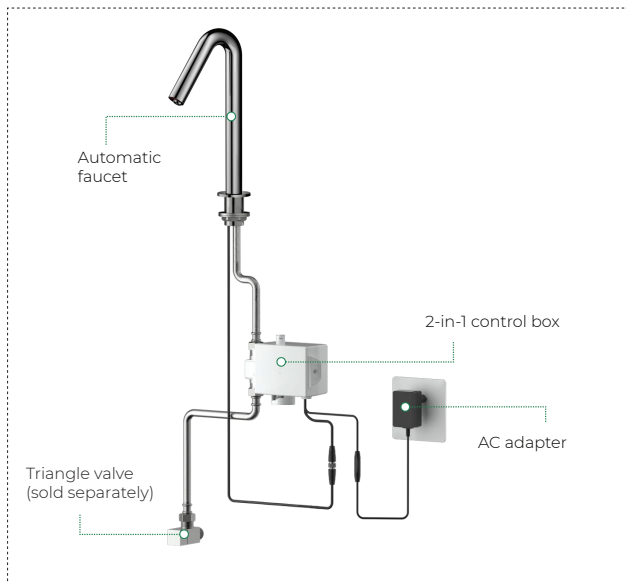

POSSIBLE SURFACE FINISHING

Chrome plated (CP)		Black mat (BM)	
299-3204-01		299-3204-02	
Brushed Nickel (BN)		Brushed Gold (BG)	
299-3204-03		299-3204-04