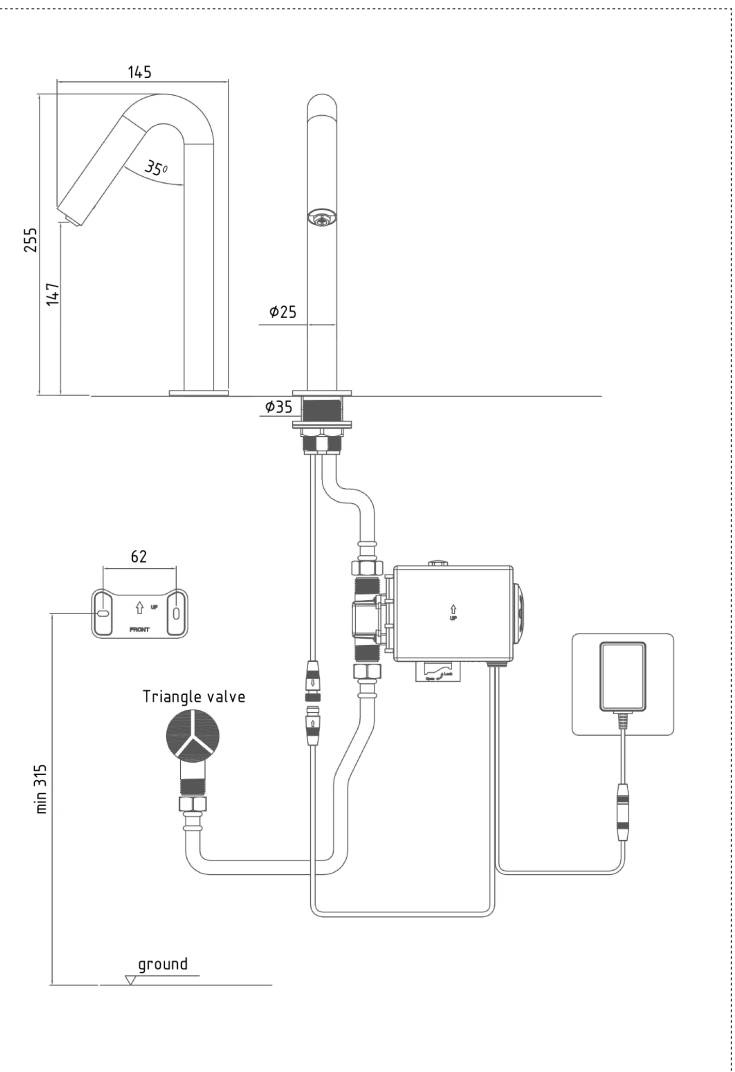

Touchless faucet Sigma

299-3204-0X

DESCRIPTION

Automatic touchless faucets and soap dispensers are hygienic and water efficient solution for your bathroom or public restrooms, such as schools, hospitals, airports, restaurants, shopping malls, cinemas. Using sensor beams the automatic faucet or soap dispenser determines when an object is in front of it and automatically turns on and automatically turn off when there is no motion.

SPECIFICATION

Type	deck-mounted faucet
Sensor type	Infra-red(IR) sensor activation
Flow rate	2.0 l/min
Power supply	AC (110-240V)+DC (6V - 4x1.5V alkaline battery)
Power consumption (faucet)	Active mode≤3.5W, Standby mode≤ 0.8mW
Sensing distance	10-30 cm (adjustable by regular magnet)
Warranty	2 years
Certificate	WRAS and CE approved

TECHNICAL DATA

POSSIBLE SURFACE FINISHING

Chrome plated (CP)		Black mat (BM)	
299-3204-01		299-3204-02	
Brushed Nickel (BN)		Brushed Gold (BG)	
299-3204-03		299-3204-04	